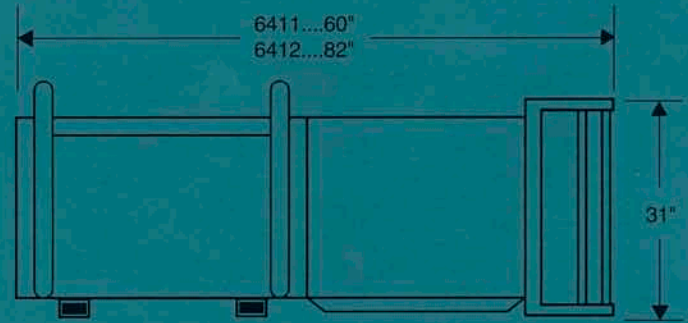

SPECIFICATIONS:

Model #	Seal Area W x L	Max.Film Width	Power		
			Volts	Amps	Ph.
6411	20" x 16"	22"	230	17	1
6412	20" x 28"	22"	230	23	1
*6461	20" x 16"	22"	230	17	1

* Note: 6461 . . . USDA Stainless Steel Construction
Specifications subject to change without notice.

Top View

Side View