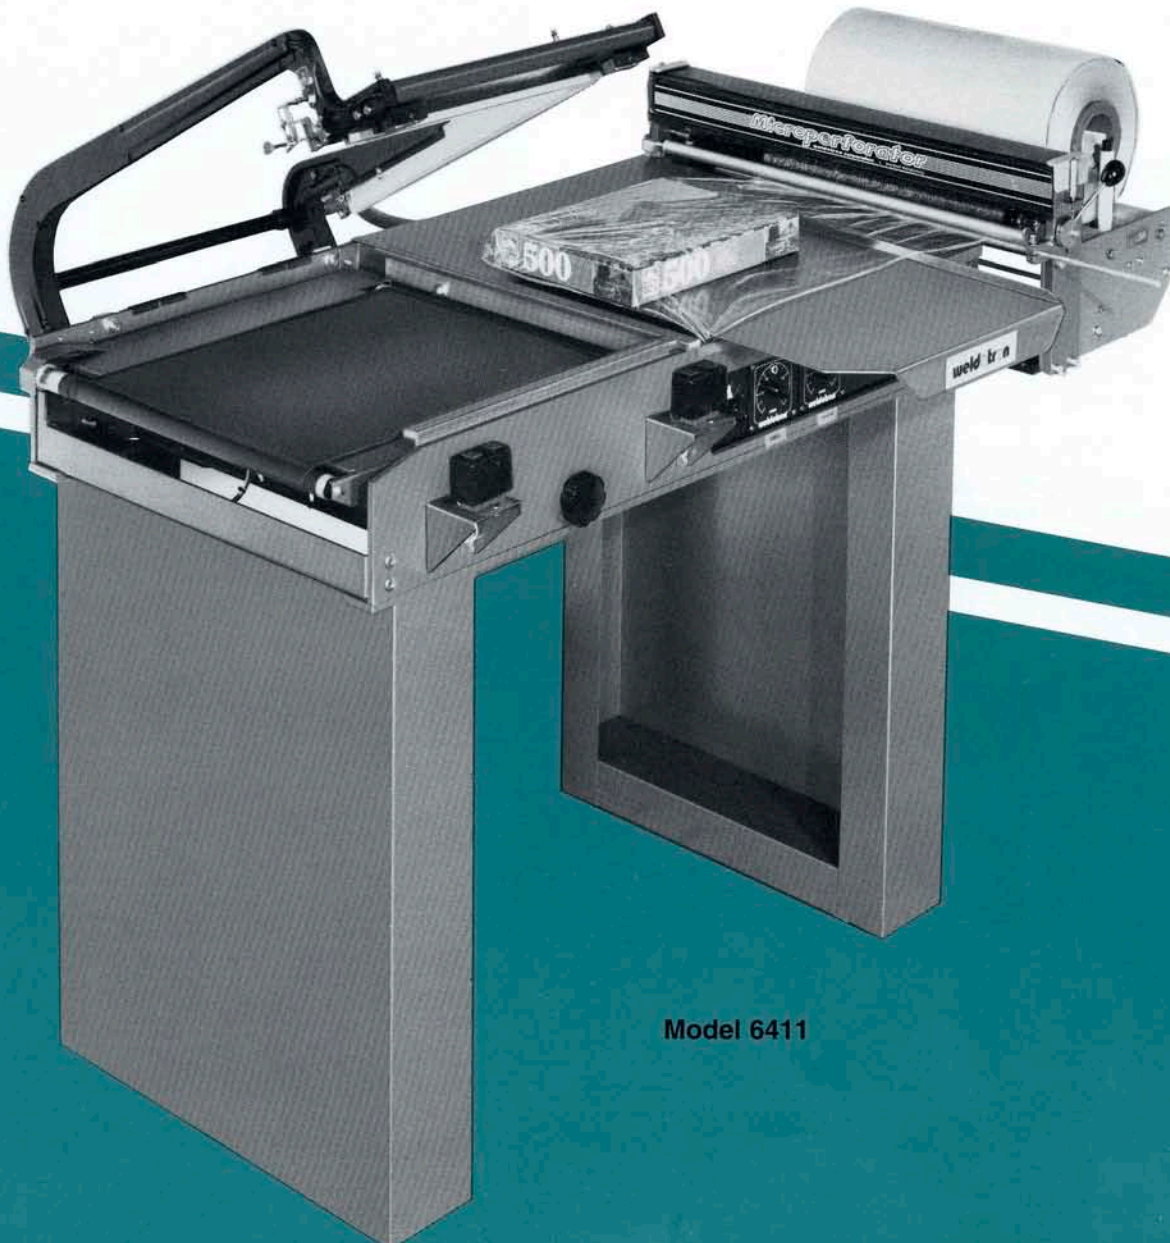

weldotron®**SEMI AUTOMATIC L-SEALERS WITH MAGNALOK™ SEALING
& POWER DISCHARGE CONVEYOR**

The Weldotron 6400 series is a group of newly redesigned semi automatic L-sealers based on our classic models that have been popular for many years. The new 6400 series combines Magnalok™ seal bar clamping with an automatic package discharge conveyor. With sealing head hold-down and product take-away automatically controlled, the operator is free to load a new package while the preceding one is being sealed.

Newly added standard features include a surface film unwind with auto film breaking and seal bar film clamps. 6400 series sealers can be optionally equipped with our new universal film micro-perforator. The microperforator ensures smoother, more uniform shrink at significantly lower tunnel temperatures. The end result is a noticeable improvement in package appearance and a reduction in energy costs.

**Model 6411**

6400 SERIES FEATURES:

- Magnalok™ Seal Bar Clamping
- Powered Package Discharge Conveyor
- Surface Film Unwind
- Ease To Operate
- Handles All Types Of Shrink Films
- Adjustable Heat Control
- Automatic Seal Temperature Compensator
- Automatic Cycle Timing
- Quick-Adjust Sealing Platform
- Heavy Duty Construction
- "Steel-It" USDA Approved Epoxy Paint Finish

OPTIONAL ACCESSORIES:

- Model 348-25 Film Microperforator (6411/6412)
- Model 348-25M Motorized Film Microperforator (6411/6412)
- Model 251B Vacuum Scrap Removal System (55 gallon)
- Model 252A Electric Hole Punch
- Model 328 Thermal Hole Burner
- Model 258-20 Caster Mounted Base (for 20" wide sealers)
- Model 220 "Whiteline" Finish For Food Applications
- USDA Stainless Steel Construction
- Spare Parts Kit