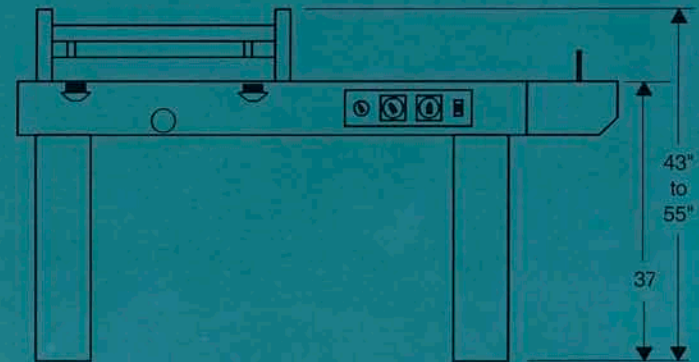

SPECIFICATIONS:

Model #	Seal Area W x L	Max.Film Width	Power		
			Volts	Amps	Ph.
6411	20" x 16"	22"	230	17	1
6412	20" x 28"	22"	230	23	1
*6461	20" x 16"	22"	230	17	1

* Note: 6461 . . . USDA Stainless Steel Construction
Specifications subject to change without notice.

Top View

Side View